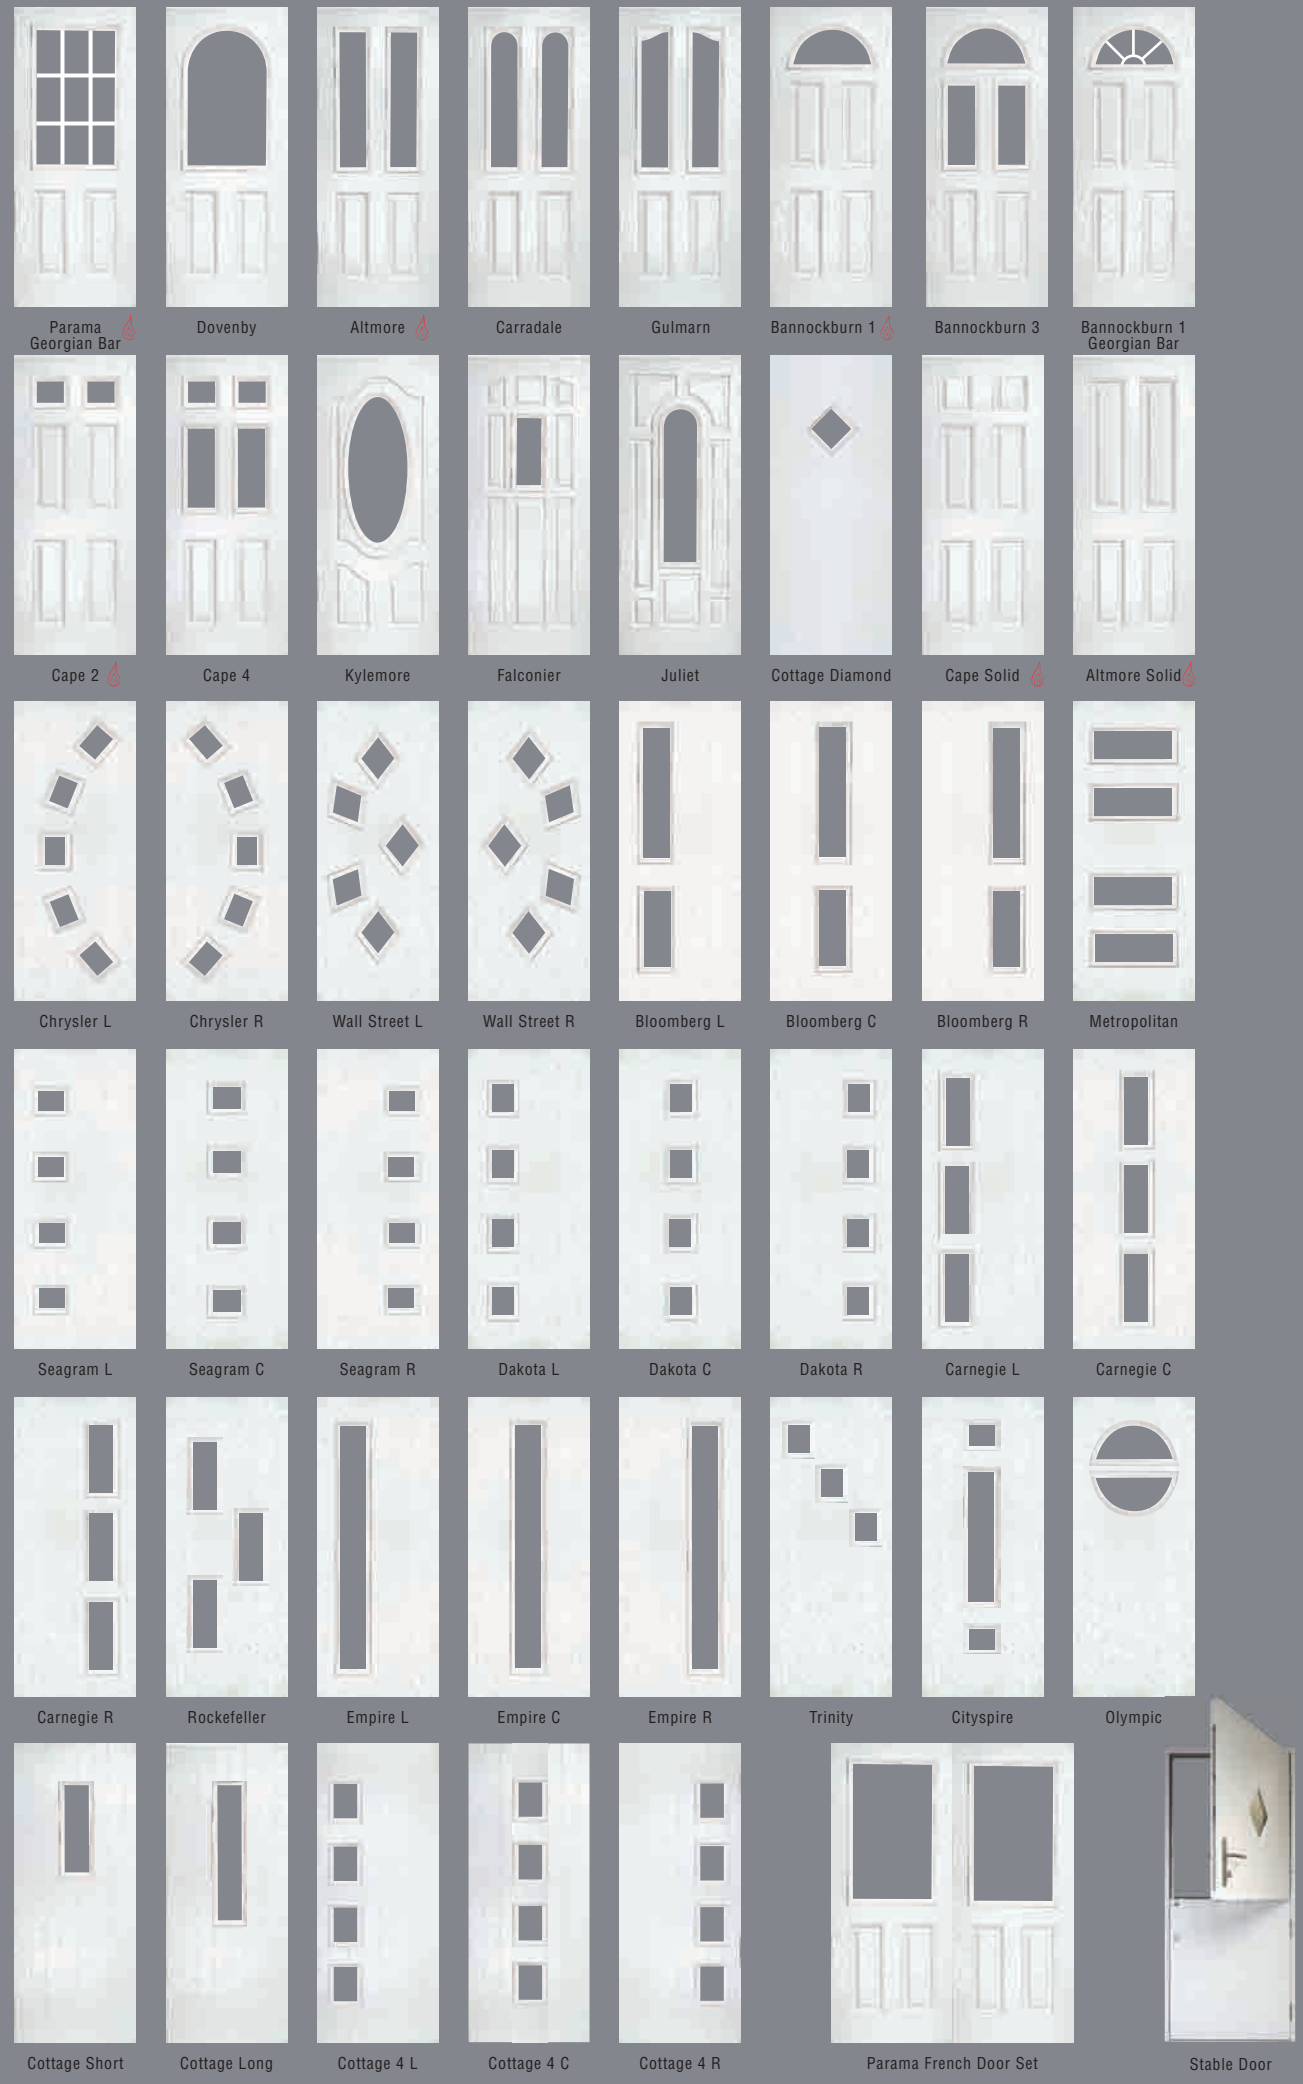

All models shown are available in Plain Glazed. Available as Fire Doors

Pioneer

COLLECTION

creating and developing