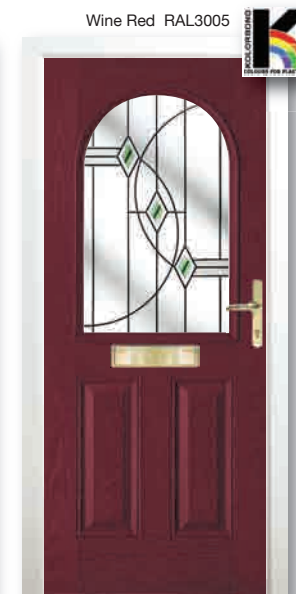

DOVENBY - Fusion Ellipse

thirteen

Door Styles Available in this range are Parama, Dovenby, Altmore, Carradale, Gulmarn, Bannockburn 1, Bannockburn 3, Cape 2, Cape 4, Kylemore, Falconier, Juliet, Chrysler L, Chrysler R, Bloomberg L, Bloomberg C, Bloomberg R, Metropolitan, Seagram, Seagram L, Seagram R, Dakota L, Dakota C, Dakota R, Carnegie L, Carnegie C, Carnegie R, Rockefeller, Empire L, Empire C, Empire R, Trinity, City Spire, Olympic, Cottage Short, Cottage Diamond, Cottage Long, Cottage 4 L, Cottage 4 C, Cottage 4 R
Manhattan Doors - Chrysler L, Chrysler R, Wall Street L, Wall Street 5 R, Wall Street 3 L, Wall Street 3 R, Bloomberg L, Bloomberg C, Bloomberg R, Metropolitan, Seagram, Seagram L, Seagram R, Dakota L, Dakota C, Dakota R, Carnegie L, Carnegie C, Carnegie R, Rockefeller, Empire L, Empire C, Empire R, Trinity, City Spire, Olympic

fourteen