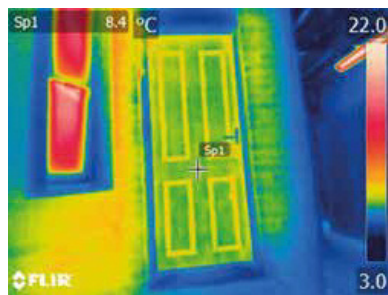

Solid timber core composite door

THE BEST CHOICE YOU CAN MAKE