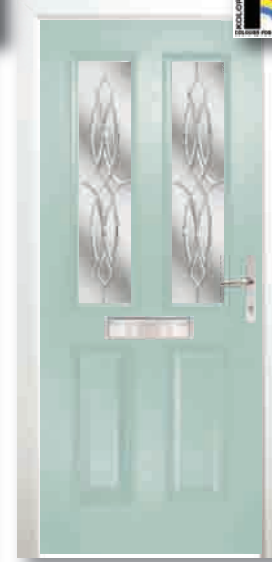

ALTMORE - Cascade