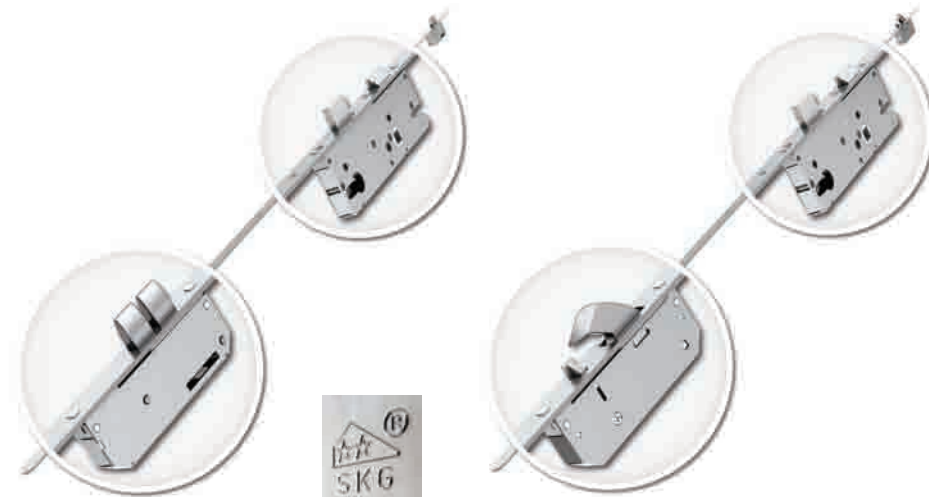

MANHATTAN Stainless Steel Bar Handles and Hardware

In addition to our standard handles, we are offering a new range of contemporary style handles to complement your choice of door. The Manhattan range of handles are partnered with the Heritage Thunderbolt & the Heritage AV2

Inline & Offset Handles are available in 400mm, 600mm, 800mm, 1000mm, 1200mm, 1400mm, 1600mm, 1800mm

Lockmaster

Tried and tested, reliable to the last, the Lockmaster is the height of security. This SBD lock consists of 2 hooks a deadbolt and latch can be worked on a Key / Key euro cylinder or a Thumb Turn.

Heritage Thunderbolt

The Thunderbolt features an escutcheon 2/3rds of the height of the door, when the door is closed the lock will lock on the catch. To dead lock the door the thunderbolt has 3 wind up dead bolts. Just turn the Thumb turn for total SBD Security.

Heritage AV2

Similar to the Thunderbolt, except when the door closes, the hooks will automatically engage, no need to turn the Thumb turn cylinder and also gives total SBD Security.

FLAME DEFENDER

30 & 60 MINUTE FIRE DOORS

We are proud to be the first supplier in the UK of a 60 Minute Fire Door in a maintenance free UPVC frame.

- ▲ Maintenance Free G.R.P. Door Leaf
- ▲ Maintenance Free Steel Reinforced PVCu Outer Frame
- ▲ Top Lights and Side Lights Available on the 30 Minute Fire Door only
- ▲ Choice of 5 External Colours
- ▲ Glazed with Pyrobel lite and the backing glass of your choice

60 Minute Fire Door available in Cape Solid & Cape 2 only