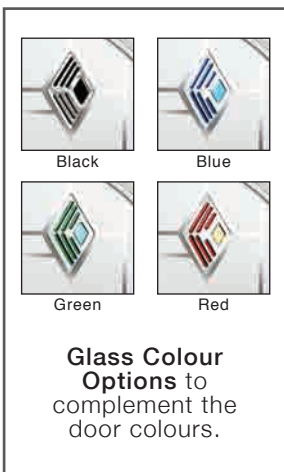

twentytwo

The Pioneer Collection

MURANO

Bannockburn 3 - Murano

MURANO GLASS
Sandblast & Glass Tile.
Backing glass required.

ALTMORE - Murano

DOVENBY - Murano

PARAMA - Murano