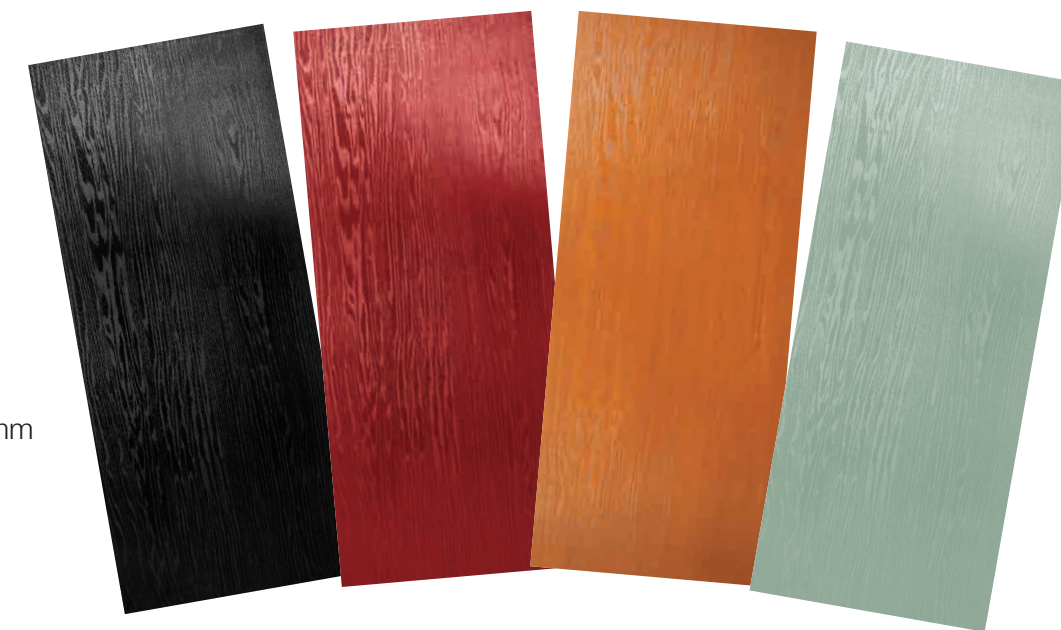

Cut through side section

Choice of Standard Door Colours

All the door styles are available in the following standard colours.

Choice of NEW Door Colours

All the door styles are available in the following new colours.

Choice of Bespoke Door Colours

Our colourbonding service is now available for both door slabs and frames.

Flat Grained 28mm Infill Panels

Available in all Colours to perfectly match your Composite Door. Sheet size: 900mm x 2020mm