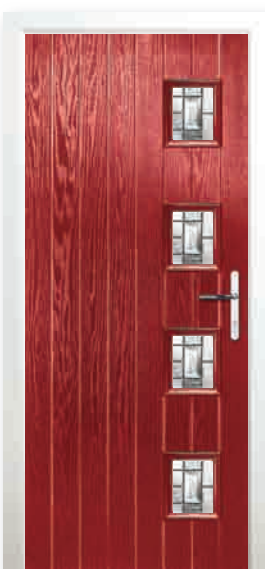

ZINC PRAIRIE GLASS
No backing glass option.
Triple Glazed as standard.

ALTMORE - Prairie

CAPE 4 - Prairie

PARAMA - Prairie

CAPE 2 - Prairie

COTTAGE 4 R - Prairie

Letterplates in Cottage style doors will be fitted in the midrail position unless otherwise specified on the order.