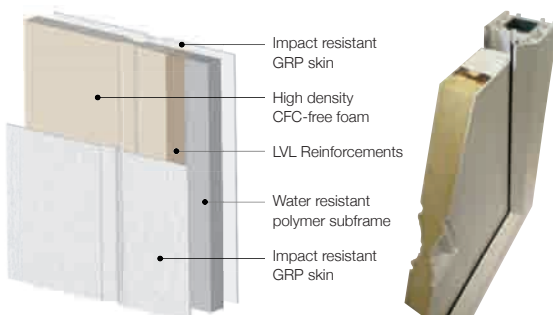

Our doors are available in 'SBD' specification. 'SBD' meets the rigorous requirements of Secure By Design, the official police initiative, backed by the UK Home Office crime reduction unit. It is a guarantee that your door has been tested to, and surpassed, the most rigorous of attacks, and the most extreme weather tests available. It is a reassurance that our manufacturing methods are constantly monitored by this respected outside body.

PAS 24 2012

All Doors are manufactured to PAS 24 2012
Pas 24 2012 gives you complete reassurance that your door has been manufactured to the highest level of quality and enhanced security.

ENERGY EFFICIENCY

The insulated core of the door slab and insulated reinforcing in our frame allows for maximum heat retention and noise reduction. Our doors offer U Values between 0.9 and 1.5

The photos show the thermal efficiency of each of the doors we tested. The darker the blue, the less heat is being lost. Reds and greens, the predominant colours on the timber door, indicate high heat loss.

THE BEST CHOICE YOU CAN MAKE

All of our doors offer a 10 year Guarantee encompassing warping, twisting, cracking, build quality. All hardware carries a manufacturer's guarantee.

Security Hardware

The doors can be fitted with a high security lock, featuring anti-snap, anti-bump, anti-pick, anti-drill lock barrel, offering the ultimate in peace of mind and security for your home.

Cut through side section

Choice of Standard Door Colours

All the door styles are available in the following standard colours.

Choice of NEW Door Colours

All the door styles are available in the following new colours.

Choice of Bespoke Door Colours

Our colourbonding service is now available for both door slabs and frames.

Flat Grained 28mm Infill Panels