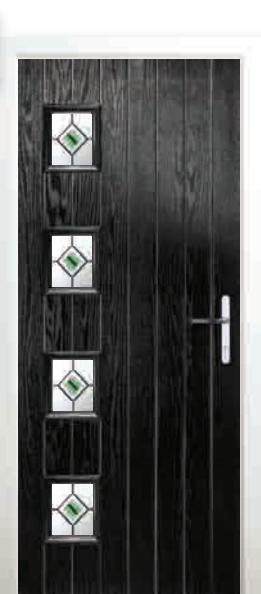

COTTAGE 4 L
- Fusion Ellipse