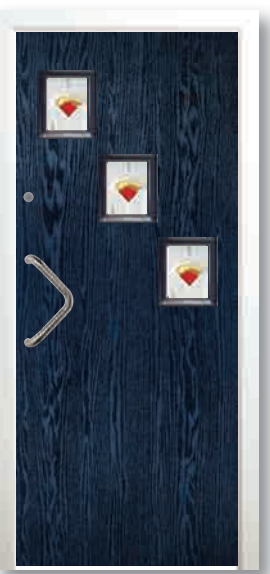

MANHATTAN TRINITY - Elba

fifteen

Door Styles Available in this range are Parama, Dovenby, Altmore, Carradale, Gulmarn, Bannockburn 1, Bannockburn 3, Cape 2, Cape 4, Kylemore, Falconier, Juliet, Chrysler L, Chrysler R, Bloomberg L, Bloomberg C, Bloomberg R, Metropolitan, Seagram, Seagram L, Seagram R, Dakota L, Dakota C, Dakota R, Carnegie L, Carnegie C, Carnegie R, Rockefeller, Empire L, Empire C, Empire R, Trinity, City Spire, Olympic, Cottage Short, Cottage Diamond, Cottage Long, Cottage 4 L, Cottage 4 C, Cottage 4 R
Manhattan Doors - Chrysler L, Chrysler R, Wall Street L, Wall Street 5 R, Wall Street 3 L, Wall Street 3 R, Bloomberg L, Bloomberg C, Bloomberg R, Metropolitan, Seagram, Seagram L, Seagram R, Dakota L, Dakota C, Dakota R, Carnegie L, Carnegie C, Carnegie R, Rockefeller, Empire L, Empire C, Empire R, Trinity, City Spire, Olympic

sixteen