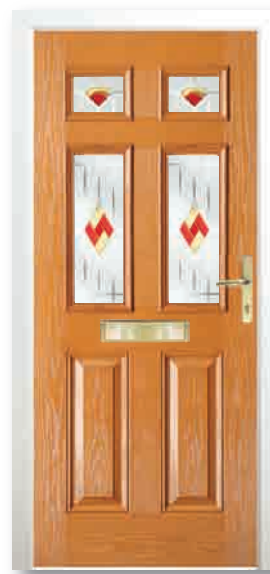

ELBA

Cream RAL9001

CAPE 4 - Elba