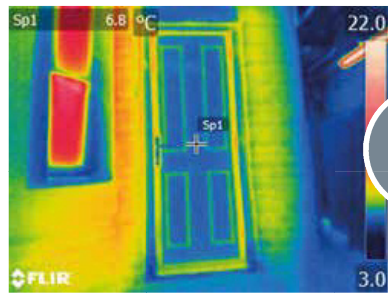

Our doors are available in 'SBD' specification. 'SBD' meets the rigorous requirements of Secure By Design, the official police initiative, backed by the UK Home Office crime reduction unit. It is a guarantee that your door has been tested to, and surpassed, the most rigorous of attacks, and the most extreme weather tests available. It is a reassurance that our manufacturing methods are constantly monitored by this respected outside body.

PAS 24 2012

All Doors are manufactured to PAS 24 2012
Pas 24 2012 gives you complete reassurance that your door has been manufactured to the highest level of quality and enhanced security.

ENERGY EFFICIENCY

The insulated core of the door slab and insulated reinforcing in our frame allows for maximum heat retention and noise reduction. Our doors offer U Values between 0.9 and 1.5

The photos show the thermal efficiency of each of the doors we tested. The darker the blue, the less heat is being lost. Reds and greens, the predominant colours on the timber door, indicate high heat loss.

GRP composite door