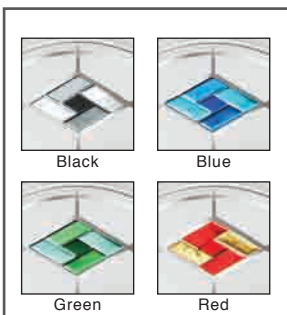

Glass Colour Options to complement the door colours.

ELBA GLASS
Sandblast & Glass Tile.
Backing glass required.