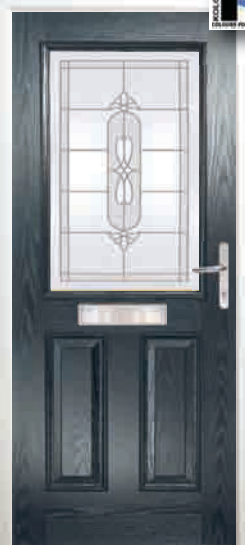

Anthracite RAL7016

PARAMA - Aquarius