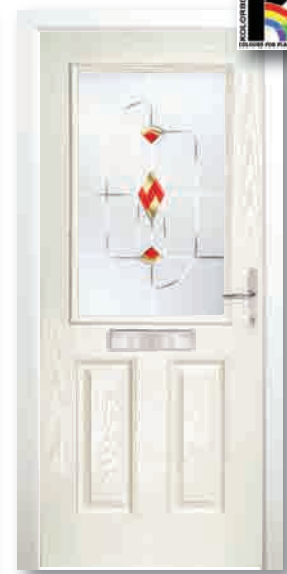

PARAMA - Elba