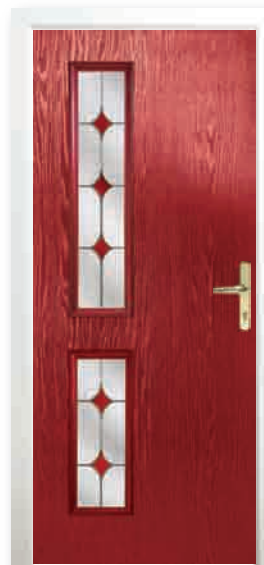

Stable Door

PICASSO GLASS*

*Backing Glass required.

Gold Slimline Urn with spy

PARAMA - Picasso*

ALTMORE - Picasso*

BANNOCKBURN 1 - Picasso*

COTTAGE DIAMOND - Resin Bullion