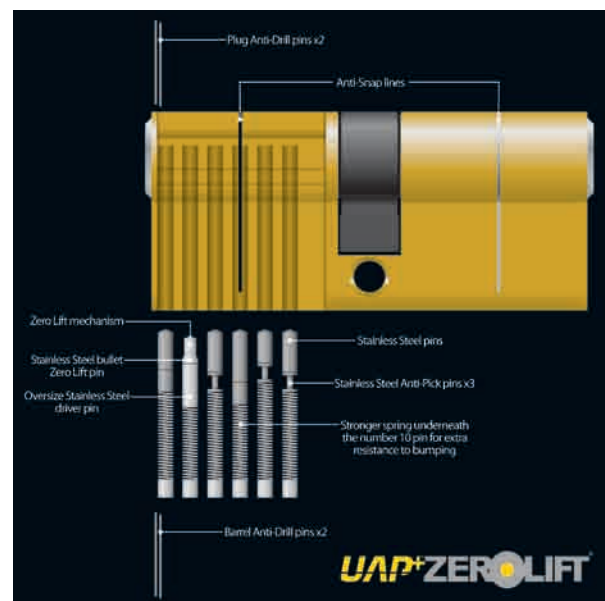

Security Hardware

The doors can be fitted with a high security lock, featuring anti-snap, anti-bump, anti-pick, anti-drill lock barrel, offering the ultimate in peace of mind and security for your home.