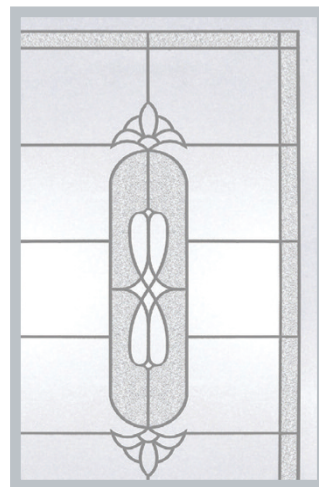

ten

The Pioneer Collection

AQUARIUS

Bannockburn 3
- Aquarius

Colour matched
weather bars
as standard
(Rosewood & Oak
not available)

AQUARIUS GLASS
Sandblast
Backing glass required.

Anthracite RAL7016

PARAMA - Aquarius